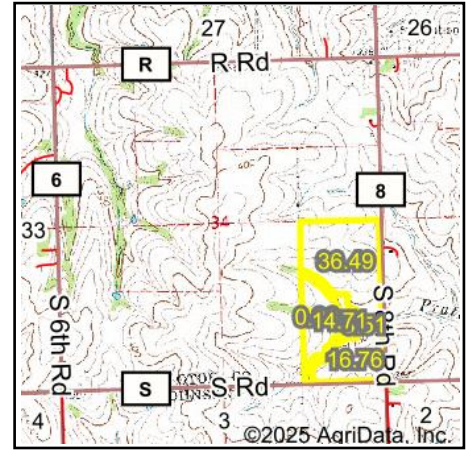

# Wetlands Map

**State:** Nebraska  
**Location:** 34-7N-9E  
**County:** Otoe  
**Township:** Hendricks  
**Date:** 2/12/2025

Insurance • Real Estate • Auctioneering

Maps Provided By:

© AgriData, Inc. 2023 www.AgriDataInc.com

Classification Code	Type	Acres
PEM1A	Freshwater Emergent Wetland	0.73
R4SBC	Riverine	0.08
PSSA	Freshwater Forested/Shrub Wetland	0.01
Total Acres		0.82

Data Source: National Wetlands Inventory website. U.S. DoI, Fish and Wildlife Service, Washington, D.C. <http://www.fws.gov/wetlands/>